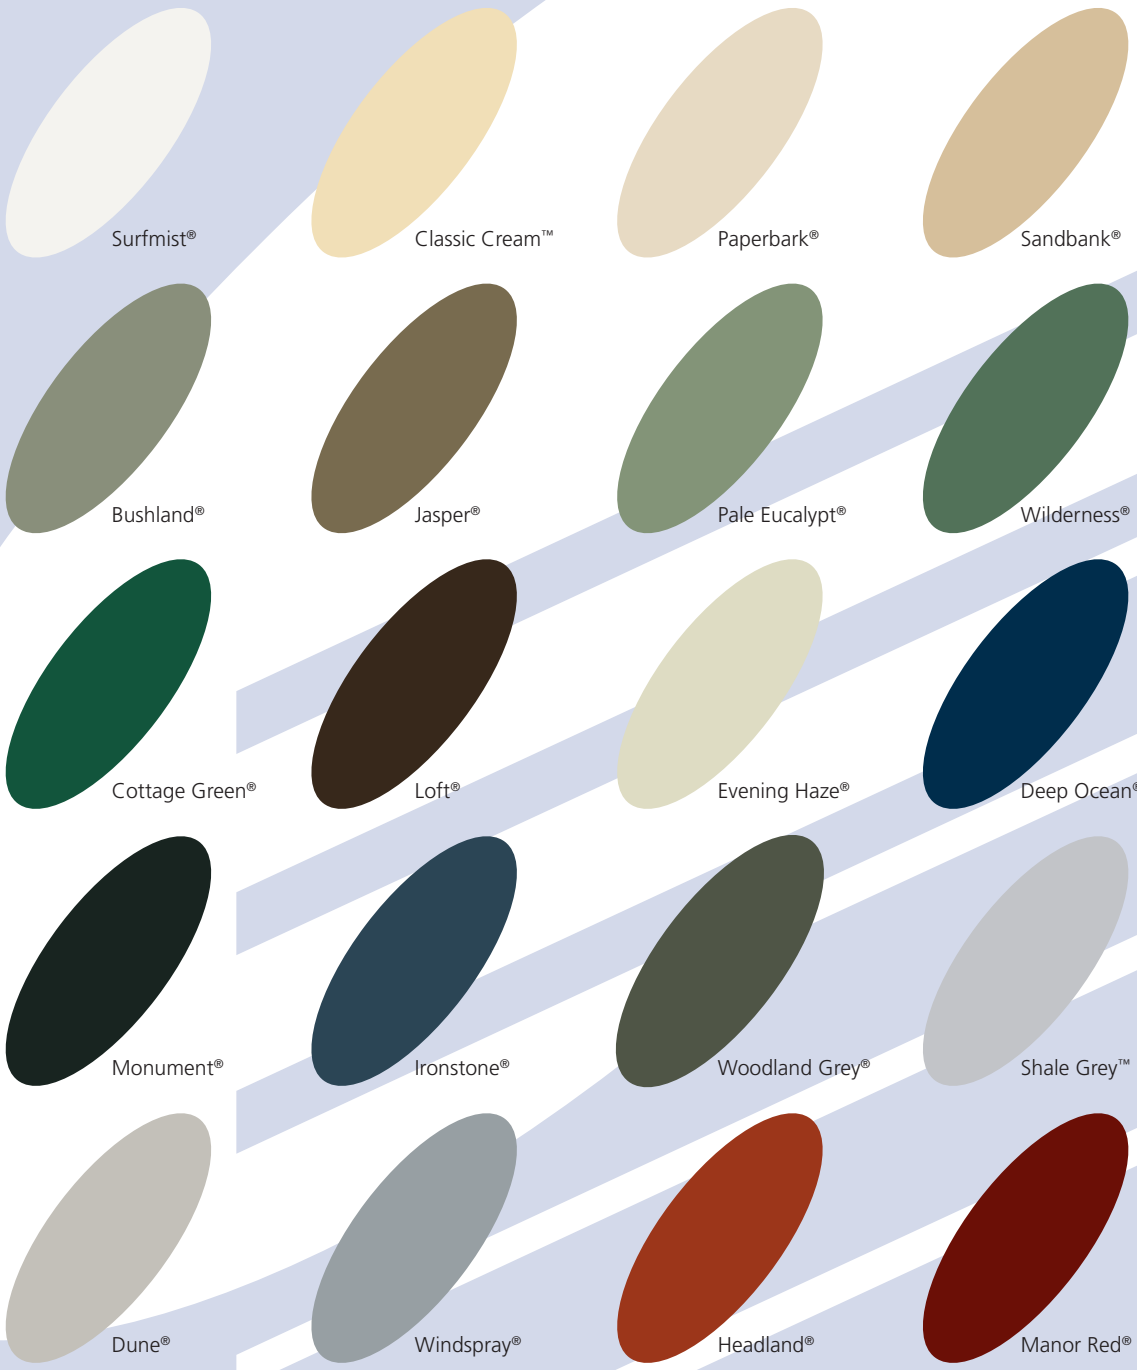

# Colour Selection Chart

- Surfmist®
- Classic Cream™
- Paperbark®
- Sandbank®
- Bushland®
- Jasper®
- Pale Eucalypt®
- Wilderness®
- Cottage Green®
- Loft®
- Evening Haze®
- Deep Ocean®
- Monument®
- Ironstone®
- Woodland Grey®
- Shale Grey™
- Dune®
- Windspray®
- Headland®
- Manor Red®